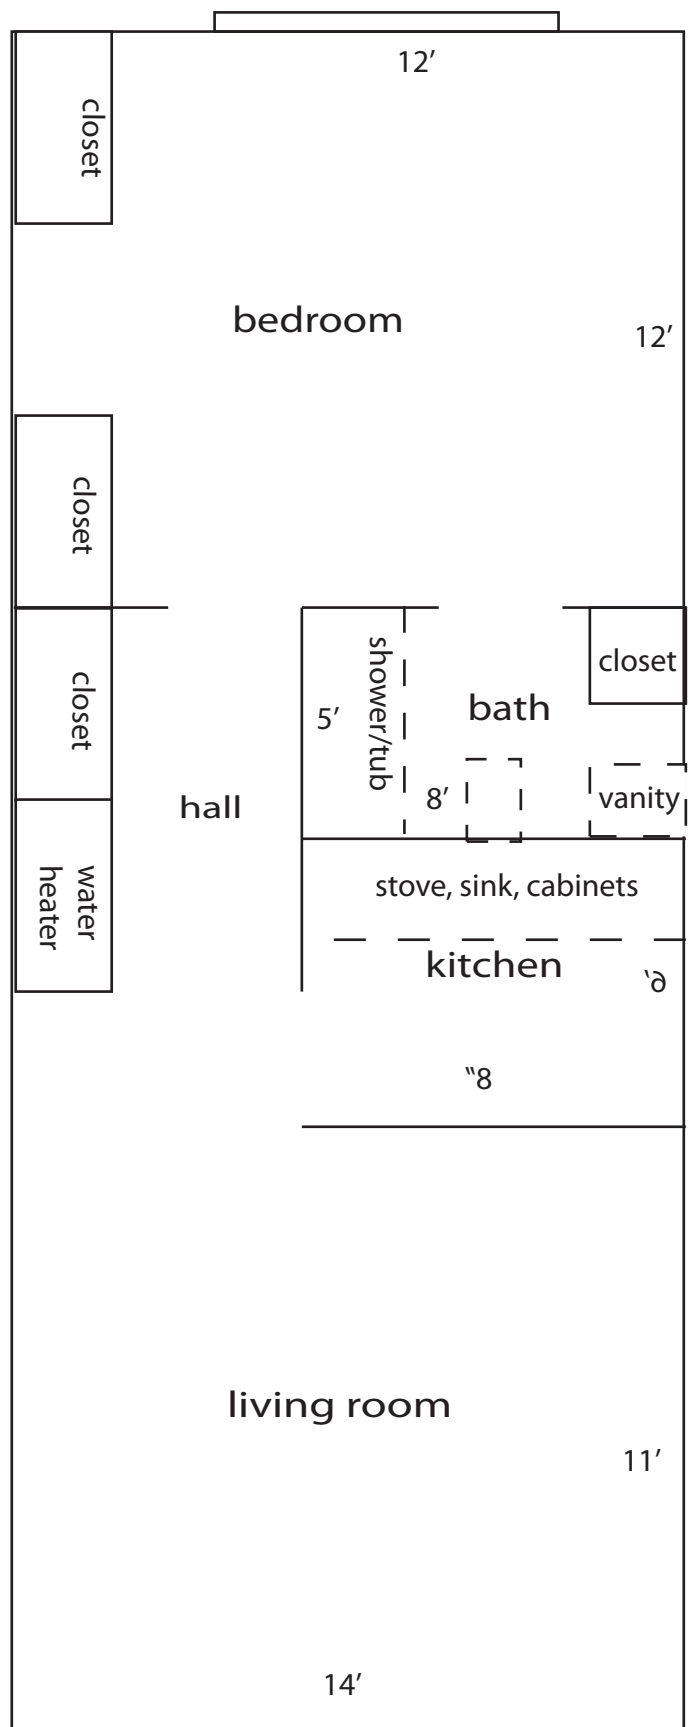

HARDING BREWER APARTMENTS  
2ND FLOOR- 1 BEDROOM

#104, 106, 108, 205, 207, 209

105, 107, 109, 204, 206, 208